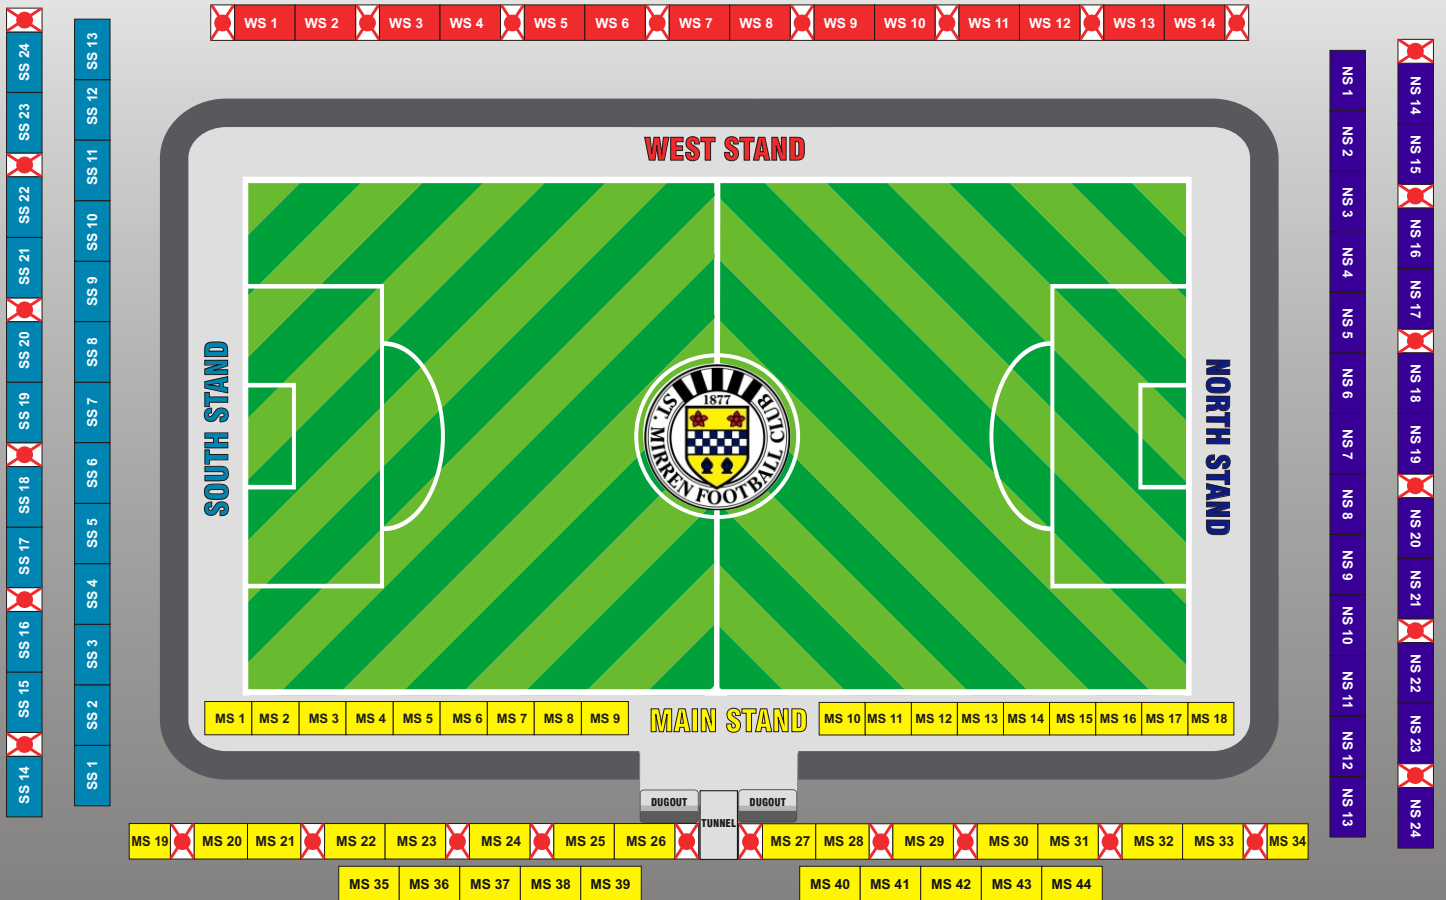

ST. MIRREN FOOTBALL CLUB

Trackside Plan

South Stand

SITE	SIZE
SS 1	5500mm x 610mm
SS 2	5500mm x 610mm
SS 3	5500mm x 610mm
SS 4	5500mm x 610mm
SS 5	5500mm x 610mm
SS 6	5500mm x 610mm
SS 7	5500mm x 610mm
SS 8	5500mm x 610mm
SS 9	5500mm x 610mm
SS 10	5500mm x 610mm
SS 11	5500mm x 610mm
SS 12	5500mm x 610mm
SS 13	5500mm x 610mm
SS 14	5000mm x 650mm
SS 15	4905mm x 650mm
SS 16	4905mm x 650mm
SS 17	6472mm x 650mm
SS 18	6472mm x 650mm
SS 19	5760mm x 650mm
SS 20	5760mm x 650mm
SS 21	6450mm x 650mm
SS 22	6450mm x 650mm
SS 23	4895mm x 650mm
SS 24	4895mm x 650mm

Main Stand

SITE	SIZE
MS 1	5500mm x 760mm
MS 2	5500mm x 760mm
MS 3	5500mm x 760mm
MS 4	5500mm x 760mm
MS 5	5500mm x 760mm
MS 6	5500mm x 760mm
MS 7	5500mm x 760mm
MS 8	5500mm x 760mm
MS 9	5500mm x 760mm
MS 10	5500mm x 760mm
MS 11	5500mm x 760mm
MS 12	5500mm x 760mm
MS 13	5500mm x 760mm
MS 14	5500mm x 760mm
MS 15	5500mm x 760mm
MS 16	5500mm x 760mm
MS 17	5500mm x 760mm
MS 18	5500mm x 760mm
MS 19	5000mm x 650mm
MS 20	5600mm x 650mm
MS 21	5600mm x 650mm
MS 22	6400mm x 650mm
MS 23	6400mm x 650mm
MS 24	2290mm x 650mm
MS 25	4640mm x 650mm
MS 26	4640mm x 650mm
MS 27	4640mm x 650mm
MS 28	4640mm x 650mm
MS 29	2290mm x 650mm
MS 30	6400mm x 650mm
MS 31	6400mm x 650mm
MS 32	5760mm x 650mm
MS 33	5760mm x 650mm
MS 34	5000mm x 760mm
MS 35-44	6000mm x 914mm

West Stand

SITE	SIZE
WS 1	6402mm x 650mm
WS 2	6402mm x 650mm
WS 3	6460mm x 650mm
WS 4	6460mm x 650mm
WS 5	6450mm x 650mm
WS 6	6450mm x 650mm
WS 7	6457mm x 650mm
WS 8	6457mm x 650mm
WS 9	6440mm x 650mm
WS 10	6440mm x 650mm
WS 11	6480mm x 650mm
WS 12	6480mm x 650mm
WS 13	6247mm x 650mm
WS 14	6247mm x 650mm